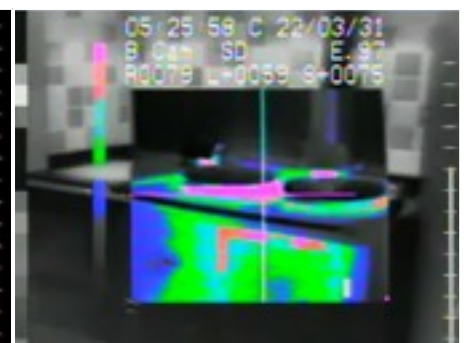

WANT TO SAVE MONEY ON YOUR HEATING BILLS?

TRANSITION MALVERN HILLS

introduces

ENERGY TRACERS FREE!*

THERMAL IMAGING SURVEYS

BY INSPECTING THE INSIDE OF A WARMED HOUSE
AND USING A BLOWER DOOR,
DRAUGHTS AND POOR INSULATION CAN BE SEEN.

A VIDEO WITH VERBAL REPORT IS LEFT AND ADVICE IS GIVEN
ON FUTURE ACTIONS TOGETHER WITH INSTALLING AN
ENERGY MONITORING AND ACTION PACK

We are looking for 'Hot Spotters' who will have this service for free, provided they organise ideally 3 or 4 friends or neighbours within 10 minutes travelling time to have their houses surveyed on the same day.

Householders pay £50 (ex.VAT) each for a service worth hundreds of pounds.

*In the Malvern AoNB we have been awarded grants so the service is **FREE!***

A 24/7 AGA

Contact

Lynn Jones 07976 617645 energytracers@sightdesigns.co.uk